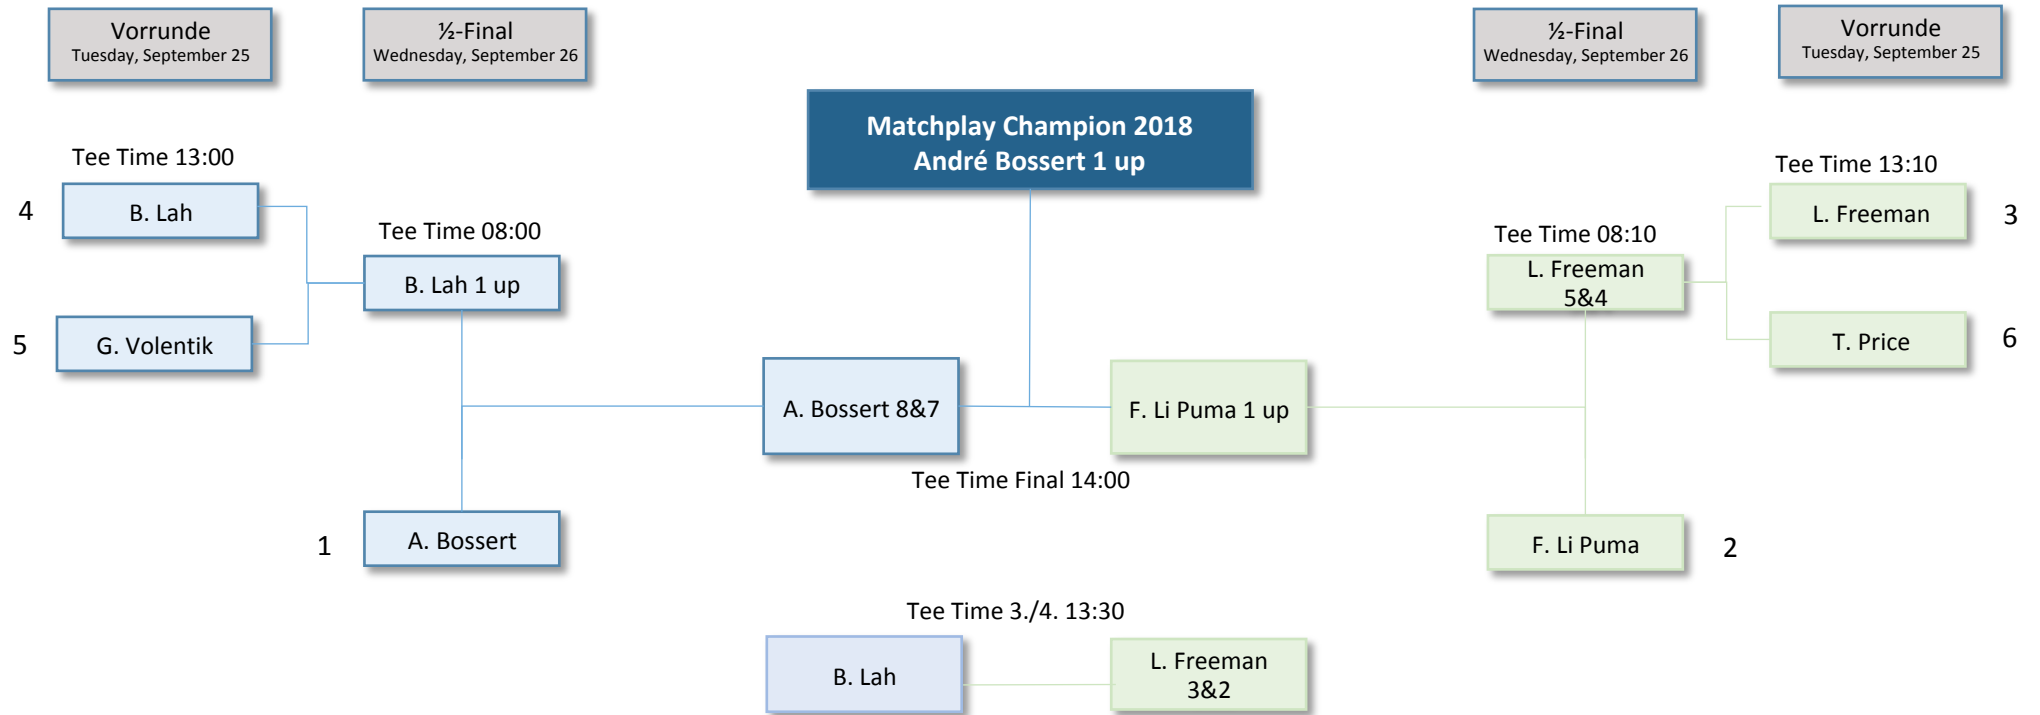

BMW Swiss PGA Matchplay Championship 2018

Golf Emmental
September 25 – 26, 2018

Seniors

PREMIUM PARTNER

Gourmet Partner

TRUE SPEC GOLF

PARTNER ASSOCIATIONS