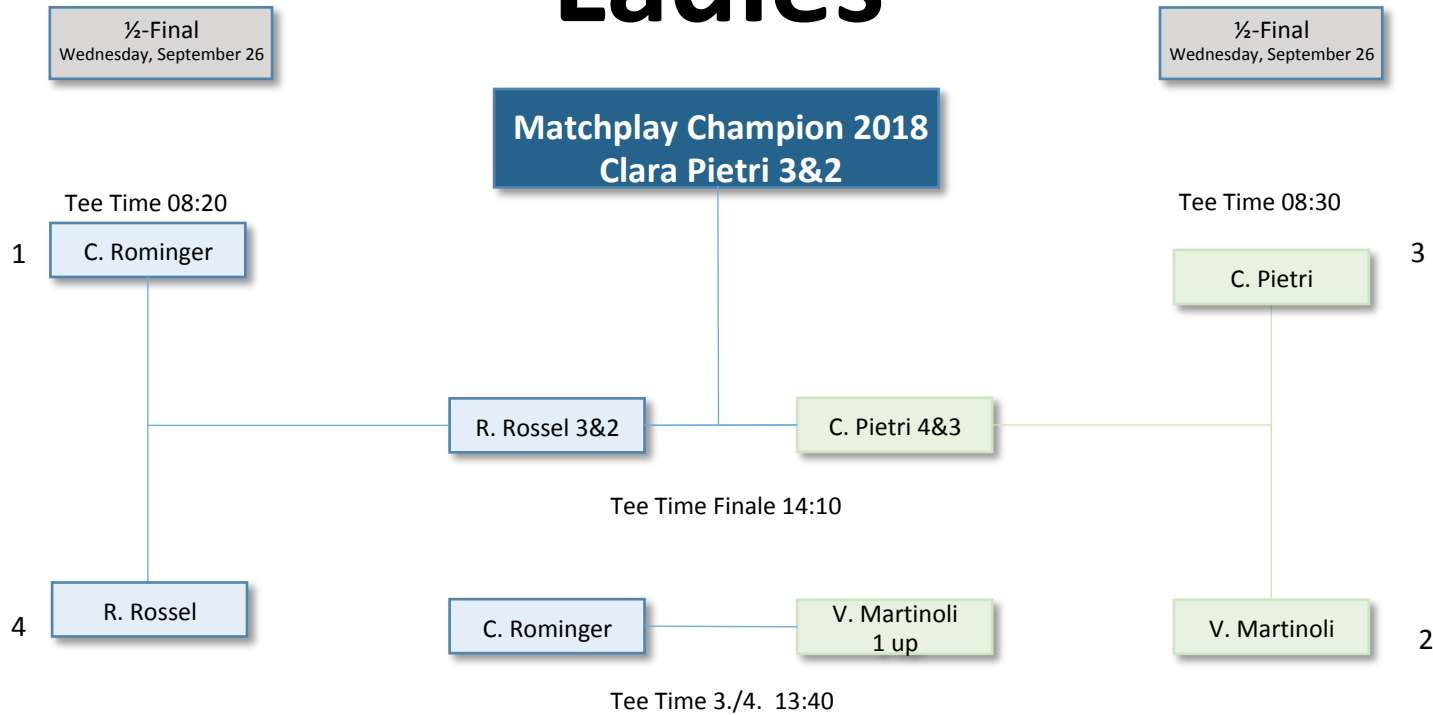

BMW Swiss PGA Matchplay Championship 2018

Golf Emmental
September 25 – 26, 2018

Ladies

PREMIUM PARTNER

Gourmet Partner

PARTNER

PARTNER ASSOCIATIONS