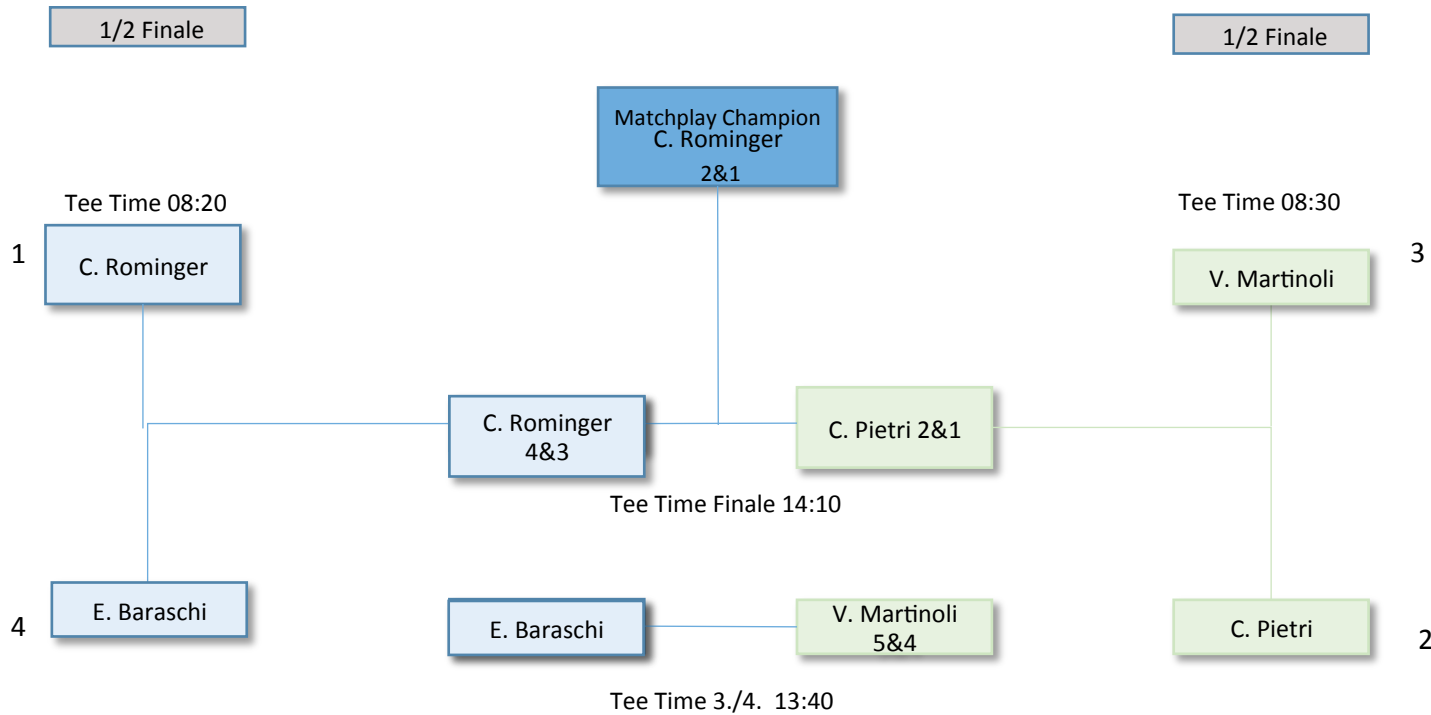

BMW Matchplay Championship 2017

Otschweizerischer Golfclub
19th – 20th September 2017

Ladies

PREMIUM PARTNER

PARTNER

Official Car Partner

GOURMET PARTNER